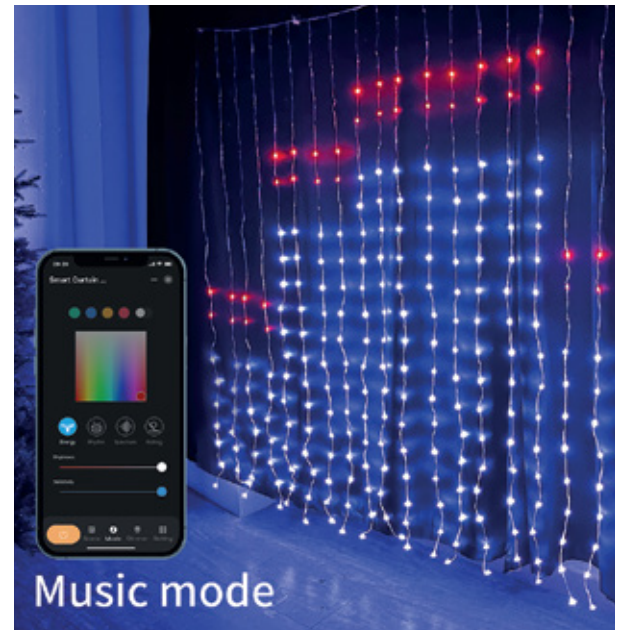

Outer Carton Packing Qty

24 sets/Master Carton

Features

- **RGBIC LED:** RGBW led has built-in chipset which enables to dim 16 million colors via APP. The bulb on the light chain can display multiple colors.
- **Various lighting effects:** 16 monochrome modes and 100+ preset animation modes
- **Custom lighting effects:** DIY lighting modes via APP
- **Control methods:** IR remote, controller, APP
- **Music sync:** 4 vibrant modes, sound reactive
- **Timer:** Turn on/off at preset time via APP, 1H/2H/4H/8H via IR remote
- **DIY:** Custom lighting effects-DIY, text input, scene modes
- **Remotely control:** Remotely turn on/off string light, change color, scene modes and music modes via APP.
- **Voice Control:** Compatible with Amazon Echo/Google Home
- **Group Control:** Synchronize the lights in the same group
- **Online Update:** Upgrade more features on APP once have
- **Smart Sharing:** Share device to the family members

Works with

amazon echo

Google Home

Technical Parameters

Model No.	AESL18
Power Supply	UK Power Adapter
Input Voltage	100-240V 50/60Hz
WiFi Standard	802.11 b/g/n
WiFi Frequency	2.4GHz
Bluetooth Protocol	BLE 5.0
RX Sensitivity	-92dBm
IR Remote	Infrared 40 keys
Fixed Method	Hanging
Curtain Light Length Curtain Light Led beads:	2Mx2M 400leds/sets
LED Spacing	10cm
String Light Extension Cord	0.2M
Controller with UK Power Adapter Cable Length	3M
Waterproof Rating for controller	IP44
Controller Housing Material	PC+ABS
Operation Temp/ Humidity	-20~50°C < 80%
Storage Temp/Humidity	-20~50°C < 80%