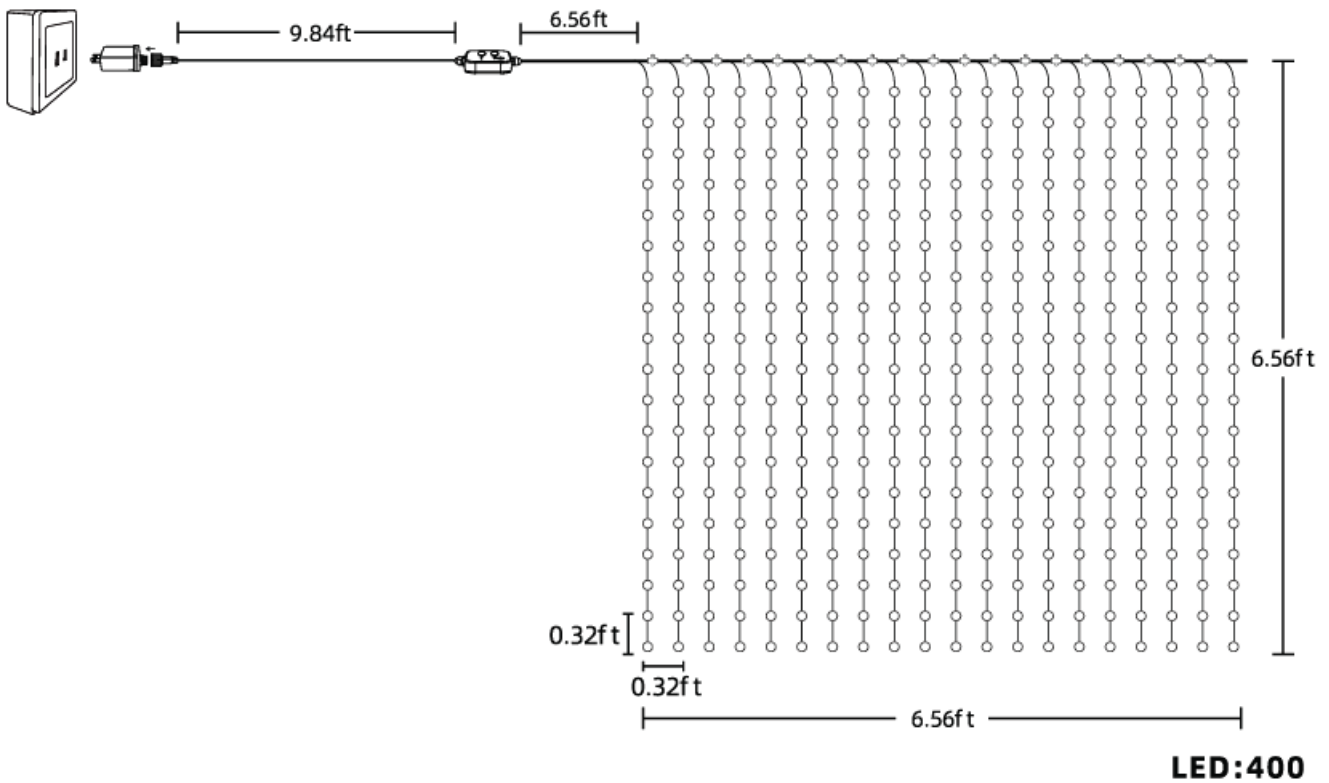

Dimension

Stuck? Confused?

Contact our Technical Support team on:

T: +44 (0)1291 446 105 E: support@ener-j.co.uk

Lines are open Mon - Fri (8am to 4pm)