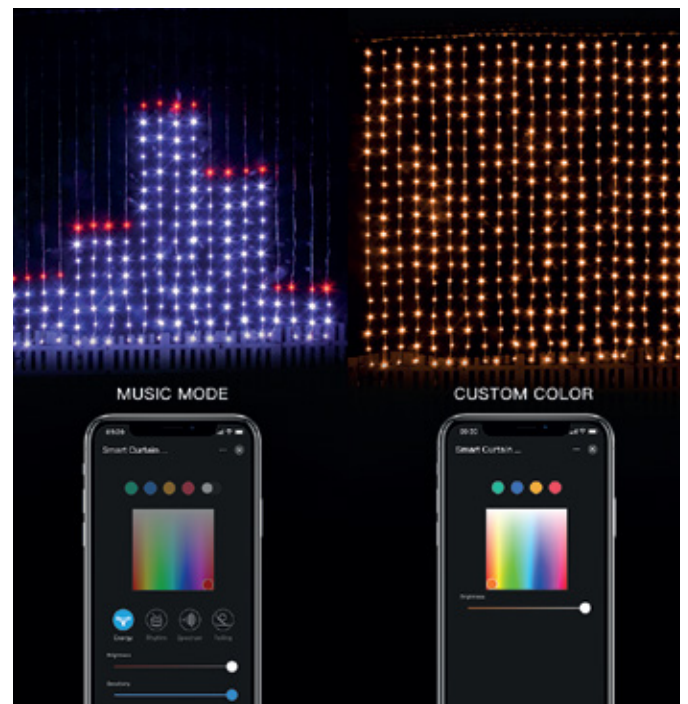

Dimension

Stuck? Confused?

Contact our Technical Support team on:

T: +44 (0)1291 446 105 E: support@ener-j.co.uk

Lines are open Mon - Fri (8am to 4pm)