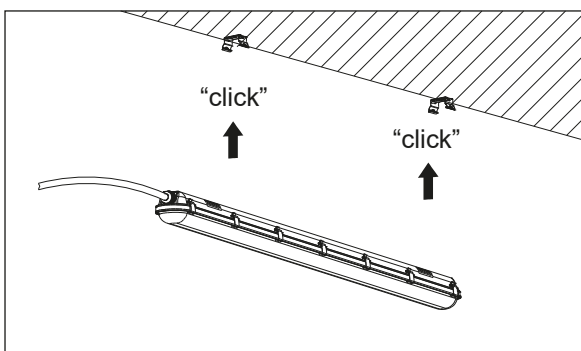

- Power switch button to switch between 25W and 50W
- CCT Switch button to switch between 6500K, 4000K and 3000K
- IP65 IP Rating and with IK06 Protection Rating
- Full PC Milky Cover
- 3 Hole Easy connector

Technical Parameters

Model No.	LG07M-15-50-TP-TC TP = Power Adjustable Switch TC = CCT Adjustable Switch
Class Type	Class I
Product Dimension	1500x79x68mm
Cover Material	PC
Base Material	PC
Input Voltage:	220-240V~
Wattage	25W-50W
Flicker	Flicker Free
Power Factor	0.9
Lumen/W	120
EMC	Y
Waterproof level	IP65
CCT	3000K 4000K 6500K
Input Current/mA	250
M20 Cable Glands & Through Wiring	Y&N
3 hole Terminal Blocks	Y