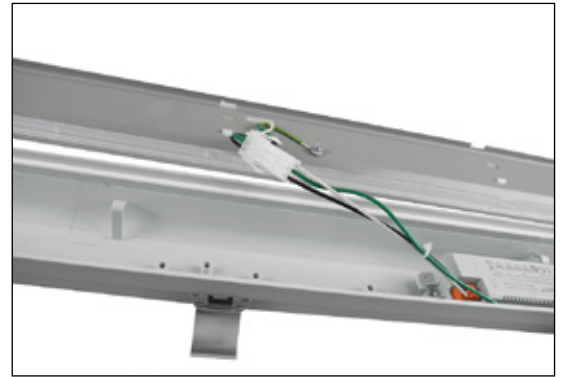

ENER-J®

Smart Home Living

**Power Selectable &
CCT Selectable**
Non Corrosive
Waterproof Fitting

1.5m

120 Lm/W

IP 65

Flicker Free

Power Selectable
25W - 50W

- Power switch button to switch between 25W and 50W
- CCT Switch button to switch between 6500K, 4000K and 3000K
- IP65 IP Rating and with IK06 Protection Rating
- Full PC Milky Cover
- 3 Hole Easy connector

Technical Parameters

Model No.	LG07M-15-50-TP-TC TP = Power Adjustable Switch TC = CCT Adjustable Switch
Class Type	Class I
Product Dimension	1500x79x68mm
Cover Material	PC
Base Material	PC
Input Voltage:	220-240V~
Wattage	25W-50W
Flicker	Flicker Free
Power Factor	0.9
Lumen/W	120
EMC	Y
Waterproof level	IP65
CCT	3000K 4000K 6500K
Input Current/mA	250
M20 Cable Glands & Through Wiring	Y&N
3 hole Terminal Blocks	Y