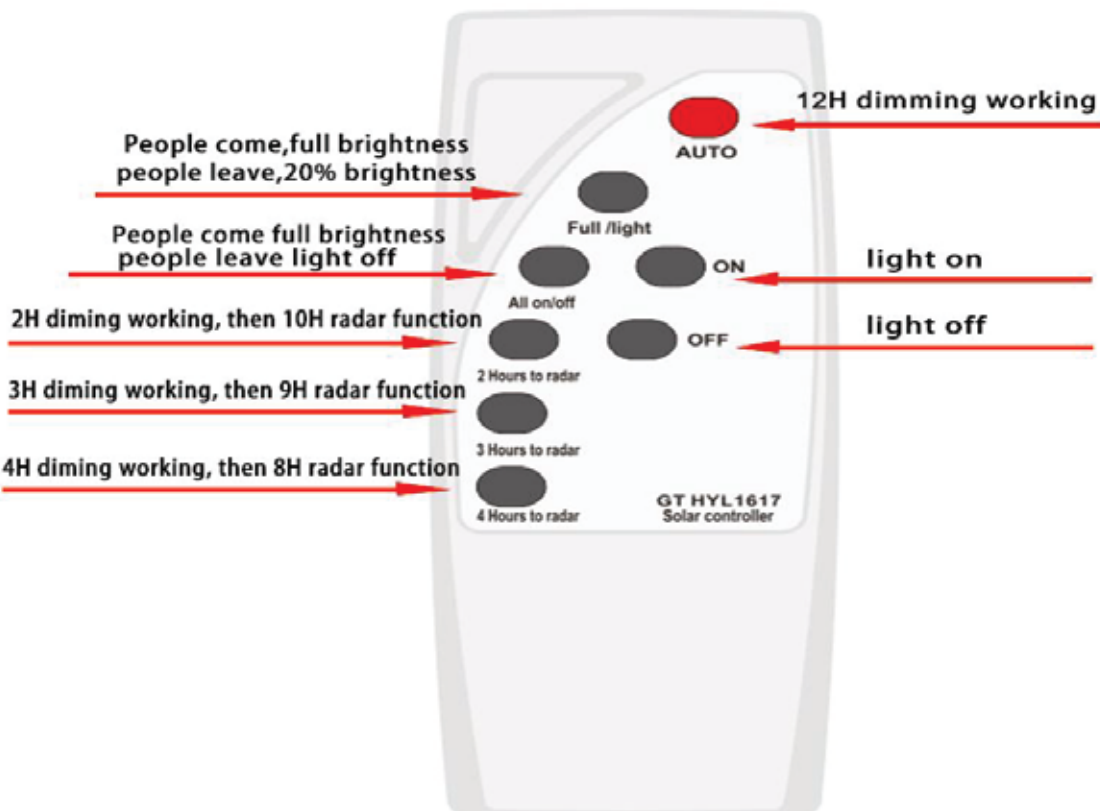

Remote Info