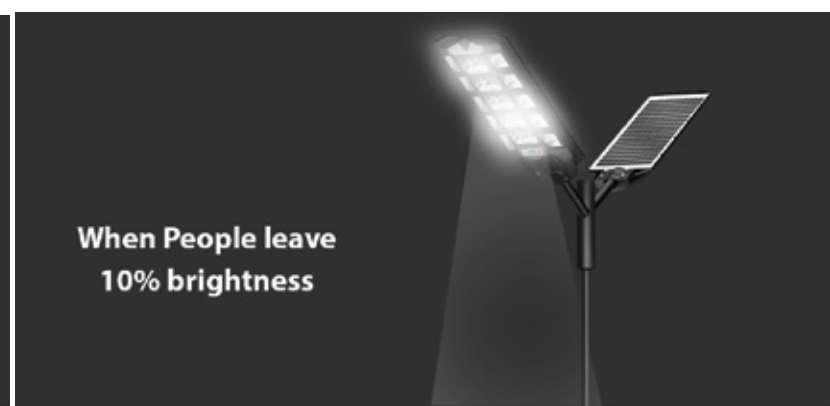

- **Wide Coverage and Powerful Illumination:**

Provides bright, clear light over a large area, making it ideal for streets, parking lots, and other large outdoor spaces.

- **Easy and Versatile Installation:**

Designed for hassle-free setup, it can be installed on various surfaces with minimal effort.

Technical Parameters

Lamp Power	70W	100W	150W	200W
LED Qty	SMD5054/40D	SMD5054/60D	SMD5054/80D	SMD5054/100D
Solar Panel	6V, 7W	6V, 10W	6V, 15W	6V, 18W
Battery Capacity	3.2V 5AH	3.2V 10AH	3.2V 15AH	3.2V 20AH
Lamp Size (mm)	423x215x60mm	504x215x60mm	613x236x60mm	704x236x60mm
Lumens	700Lm	1300Lm	1800Lm	2000Lm
Function	Light control + Remote control+Radar			
Pole Diameter	48mm			
Lamp Materials	ABS+PC/Matt Black			
LED Colour	6500K			
Beam Angle	160			
IP Grade	IP65			
Charging Time	4-6HRS			
Back Up	10-12HRS			
Sensor Distance	8-10METERS