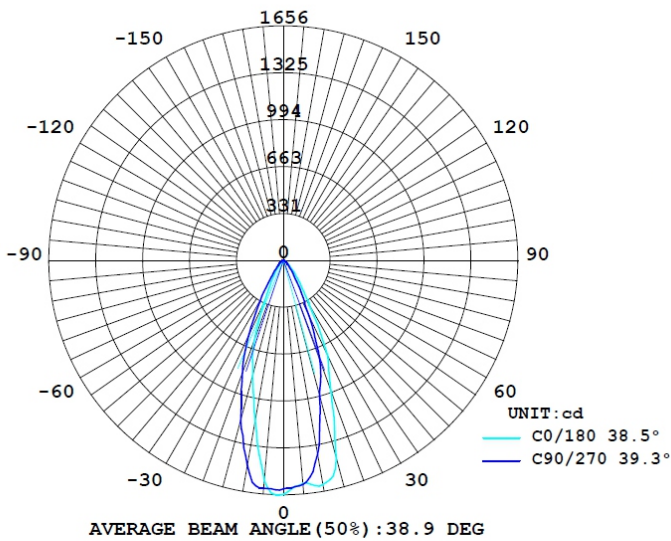

### Technical Specification:

Wattage	: 8W
Lumens	: 880
Input Voltage	: 220-240Vac 50/60Hz
Light Source	: SMD 2835 16PCS 1W 9V 120-130lm/pcs
Colour Finish	: White RAL9003
Power Factor	: >0.85
CRI	: >80
LED Life	: 50000
IP Rating	: IP65(Front),IP20 (Back)
Duration of Fire Rated Test Protection	: 30mins / 60mins / 90mins
Dimmable	: Yes, Trailing edge and Leading edge

## Luminous Intensity Distribution