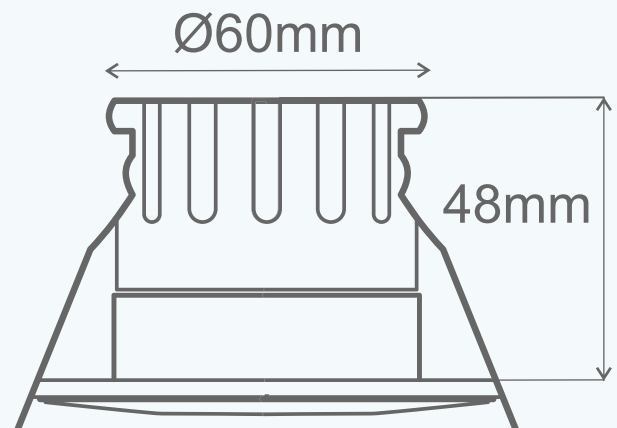

Technical Specification:

Wattage	: 8W
Lumens	: 880
Input Voltage	: 220-240Vac 50/60Hz
Light Source	: SMD 2835 16PCS 1W 9V 120-130lm/pcs
Colour Finish	: White RAL9003
Power Factor	: >0.85
CRI	: >80
LED Life	: 50000
IP Rating	: IP65(Front),IP20 (Back)
Duration of Fire Rated Test Protection	: 30mins / 60mins / 90mins
Dimmable	: Yes, Trailing edge and Leading edge

Product Features

- Selectable: 3CCT 3000K/4000K/6000K
- Speed fit loop in/out push fit terminals for solid or stranded
- IP65, suitable for bathrooms
- Strong protected spring clips
- Twist & lock bezel design
- Flicker Free and Dimmable