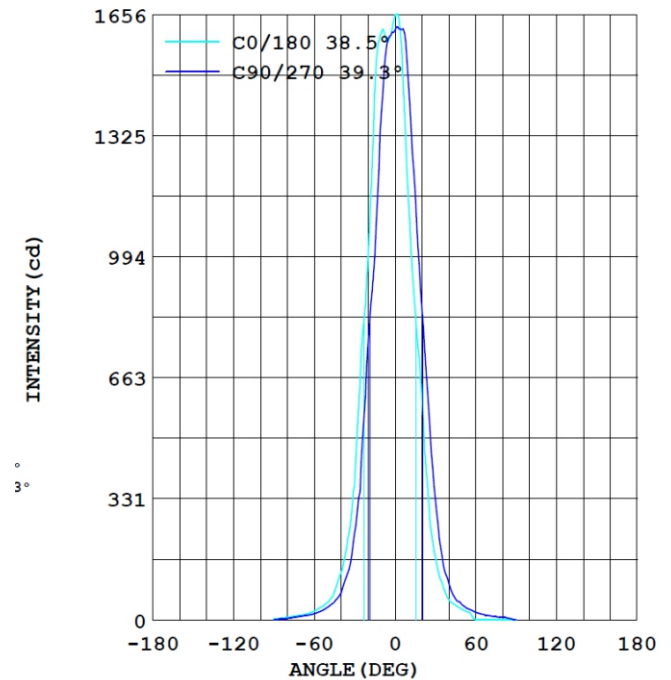

### Technical Specification:

Wattage	: 8W
Lumens	: 880
Input Voltage	: 220-240Vac 50/60Hz
Light Source	: SMD 2835 16PCS 1W 9V 120-130lm/pcs
Colour Finish	: White RAL9003
Power Factor	: >0.85
CRI	: >80
LED Life	: 50000
IP Rating	: IP65(Front),IP20 (Back)
Duration of Fire Rated Test Protection	: 30mins / 60mins / 90mins
Dimmable	: Yes, Trailing edge and Leading edge

## Luminous Intensity Distribution