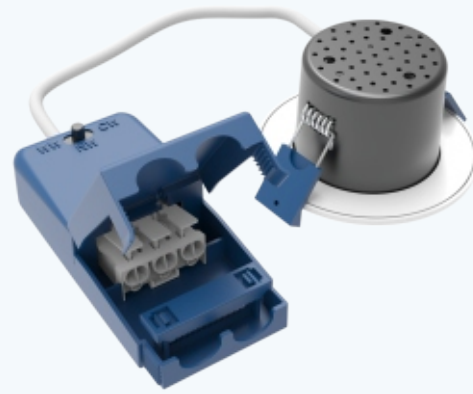

# LED FIRE RATED DOWNLIGHT COLOUR SWITCHING

Lumens

8W=60W

Dimmable

Hot  
3000K

Natural  
4000K

Cold  
6000K

Adjusts light shades

### Technical Specification:

Wattage	: 8W
Lumens	: 880
Input Voltage	: 220-240Vac 50/60Hz
Light Source	: SMD 2835 16PCS 1W 9V 120-130lm/pcs
Colour Finish	: White RAL9003
Power Factor	: >0.85
CRI	: >80
LED Life	: 50000
IP Rating	: IP65(Front),IP20 (Back)
Duration of Fire Rated Test Protection	: 30mins / 60mins / 90mins
Dimmable	: Yes, Trailing edge and Leading edge

### Product Features

- Selectable: 3CCT 3000K/4000K/6000K
- Speed fit loop in/out push fit terminals for solid or stranded
- IP65, suitable for bathrooms
- Strong protected spring clips
- Twist & lock bezel design
- Flicker Free and Dimmable