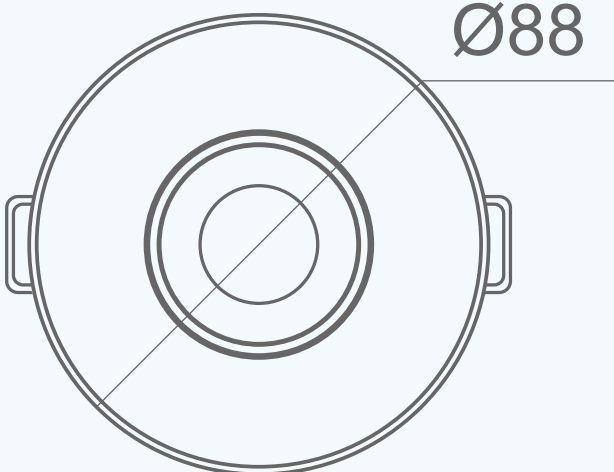

Technical Specification:

Wattage	: 8W
Lumens	: 880
Input Voltage	: 220-240Vac 50/60Hz
Light Source	: SMD 2835 16PCS 1W 9V 120-130lm/pcs
Colour Finish	: White RAL9003
Power Factor	: >0.85
CRI	: >80
LED Life	: 50000
IP Rating	: IP65(Front),IP20 (Back)
Duration of Fire Rated Test Protection	: 30mins / 60mins / 90mins
Dimmable	: Yes, Trailing edge and Leading edge

Product Features

- Selectable: 3CCT 3000K/4000K/6000K
- Speed fit loop in/out push fit terminals for solid or stranded
- IP65, suitable for bathrooms
- Strong protected spring clips
- Twist & lock bezel design
- Flicker Free and Dimmable