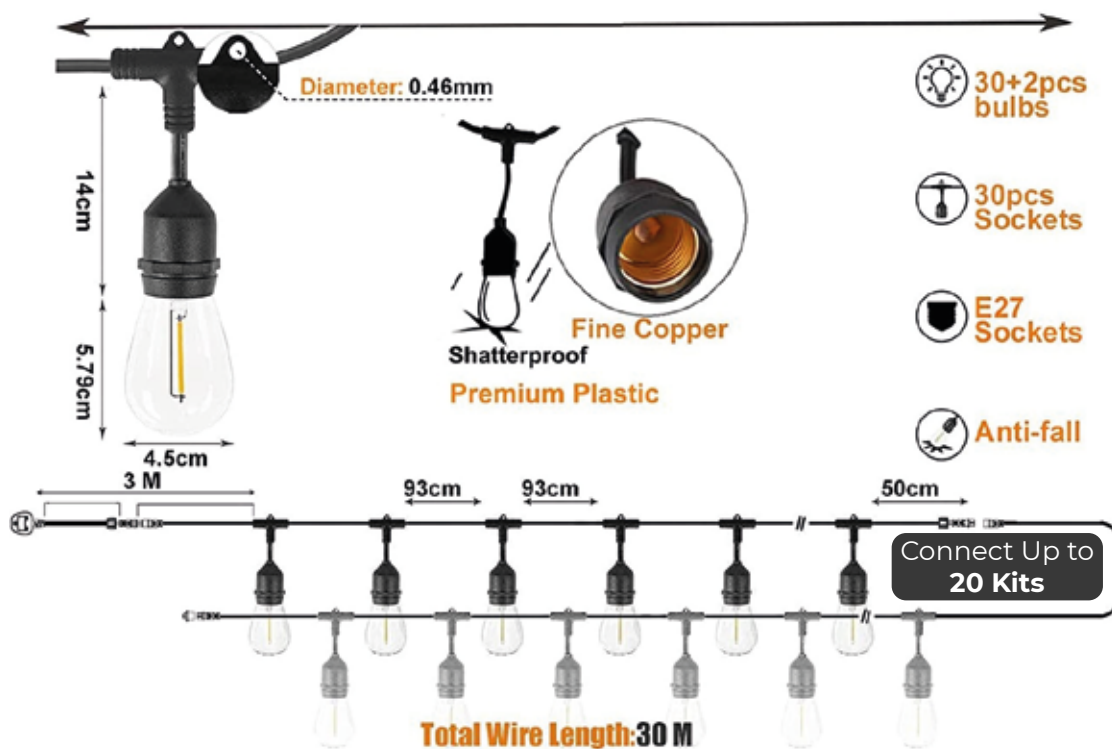

- **Durable & Safer:** Clear bulbs are made of superior durable plastic and are much safer than traditional glass bulbs. Brand new flame-retardant wire has not only safe and high-temperature resistance, but also the line bend is not easy to break after being used many times repetitively.
- **Shatterproof & Waterproof:** LED bulbs are more shatterproof and you needn't worry that they will break when it drops off or collide, which will protect your family and friends away from dangerous debris. waterproof garden festoon lights can withstand wind, rain, snow and damp climates, which provide you with long-lasting light in any weather. (Please do not use it under extreme weather conditions)
- **Energy Saving & Super brightness:** High-efficiency 11W LED bulb replaces 11W incandescent bulbs to can save over 90% on the electricity bills. the bistro lights with 70 Lumens per bulb, 2700K bulb string lights bring high comfortable brightness warm ambiance when spending time with your family.
- **Connectable & Easy Installation:** Each bulb with a separate hook is very easy to install, you just need to hang them to wherever you want.
- **Wide Application & Outstanding Services:** The outdoor string lights are specially designed for backyards, parties, gazebos, gardens, decks, pools, city rooftops, weddings, barbecue nights, gatherings, birthdays parties. We provide you 24 hours customer service online. If you have any questions about the product, please contact us, we will try our best to help you.